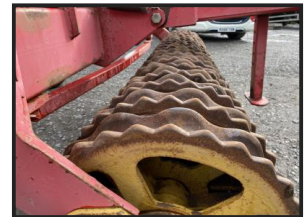

## Vadderstat 620 Cambridge Roller's

**£2,650.00**

Faded paint but superb condition seen very little use/ wear

### Product Details

Product Details	
<i>Category/Type</i>	<i>Implements</i>
<i>Make</i>	<i>Vadderstat</i>
<i>Model</i>	<i>620 Cambridge Roller's</i>
<i>Year</i>	-
<i>Hours</i>	-

Blackfield Farm, Tow law, Bishop Auckland, DL13 4QA