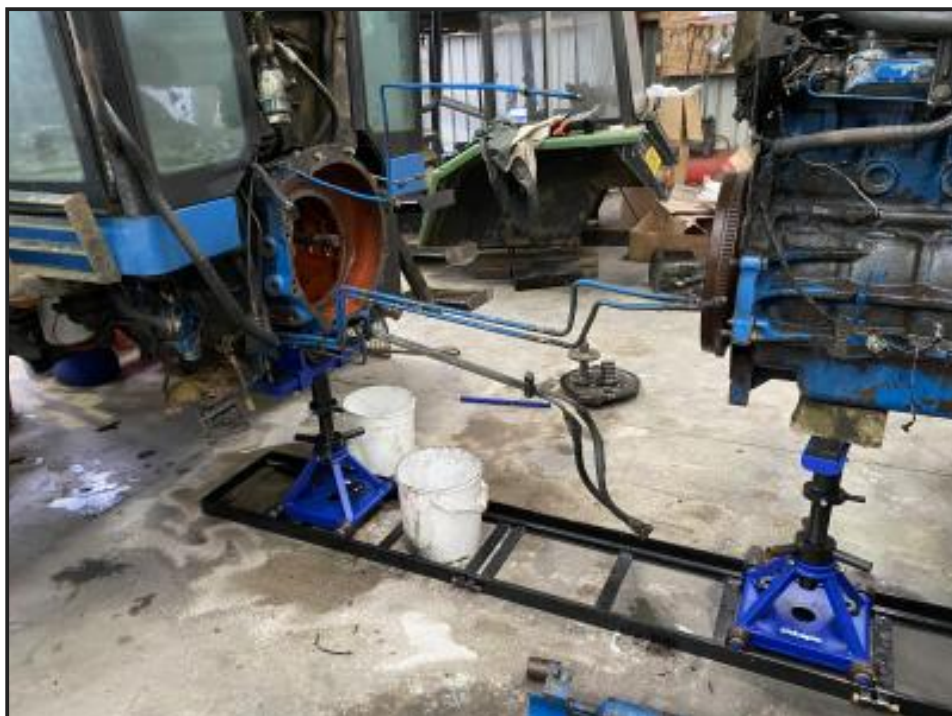

Tractor Seperator Splitting Rails

£545.00

Excellent piece of equipment we have several sets which we use ourselves in our own workshop
CE marked

Product Details

| | |
|----------------------|--------------------------|
| Category/Type | Shop & Parts |
| Make | Tractor Seperator |
| Model | Splitting Rails |
| Year | 2023 |
| Hours | - |

Blackfield Farm, Tow law, Bishop Auckland, DL13 4QA

Tel: 01388 730528

www.watsonmachinery.com info@watsonmachinery.com