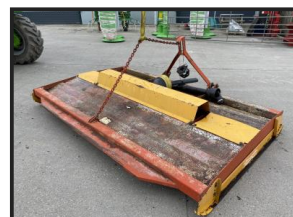

Teagle Pasture Topper

SOLD

Please call 07900438990 for more information Nationwide delivery organised by
tractortransport.co.uk

Product Details

Product Details	
<i>Category/Type</i>	<i>Recently Sold</i>
<i>Make</i>	<i>Teagle</i>
<i>Model</i>	<i>Pasture Topper</i>
<i>Year</i>	-
<i>Hours</i>	-