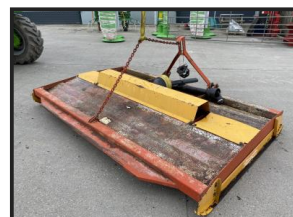

## Teagle Pasture Topper

**SOLD**

Please call 07900438990 for more information Nationwide delivery organised by  
tractortransport.co.uk

### Product Details

Product Details	
<i>Category/Type</i>	<i>Recently Sold</i>
<i>Make</i>	<i>Teagle</i>
<i>Model</i>	<i>Pasture Topper</i>
<i>Year</i>	-
<i>Hours</i>	-

Blackfield Farm, Tow law, Bishop Auckland, DL13 4QA