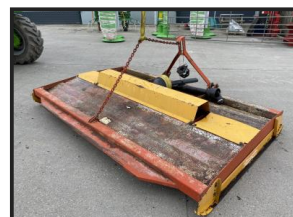

Teagle Pasture Topper

SOLD

Please call 07900438990 for more information Nationwide delivery organised by
tractortransport.co.uk

Product Details

Product Details	
Category/Type	Recently Sold
Make	Teagle
Model	Pasture Topper
Year	-
Hours	-