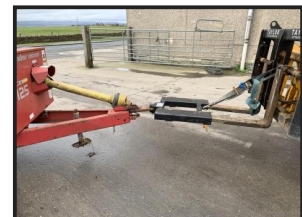

## Taylor Attachments Pallet Fork Drawbar

**£350.00**

In stock- available immediately Attachment slides onto pallet forks for moving trailers and pushing onto lorries CE marked Please call 07900438990 for more information Nationwide delivery organised by tractortransport.co.uk

### Product Details

Product Details	
<b>Category/Type</b>	<b>Attachments</b>
<b>Make</b>	<b>Taylor Attachments</b>
<b>Model</b>	<b>Pallet Fork Drawbar</b>
<b>Year</b>	<b>2019</b>
<b>Hours</b>	<b>-</b>

**Blackfield Farm, Tow law, Bishop Auckland, DL13 4QA**