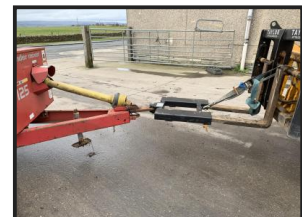

Taylor Attachments Pallet Fork Drawbar

£350.00

In stock- available immediately Attachment slides onto pallet forks for moving trailers and pushing onto lorries CE marked Please call 07900438990 for more information Nationwide delivery organised by tractortransport.co.uk

Product Details

Product Details	
Category/Type	Attachments
Make	Taylor Attachments
Model	Pallet Fork Drawbar
Year	2019
Hours	-

Blackfield Farm, Tow law, Bishop Auckland, DL13 4QA

Tel: 01388 730528

www.watsonmachinery.com info@watsonmachinery.com