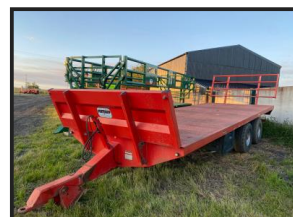

Portequip 21ft Bale Trailer

SOLD

Very good condition Please call 07900438990 for more information Nationwide delivery organised by tractortransport.co.uk

Product Details

Product Details	
Category/Type	Recently Sold
Make	Portequip
Model	21ft Bale Trailer
Year	2013
Hours	-