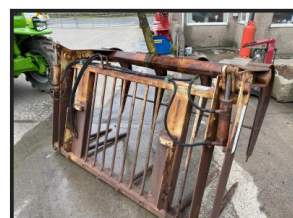

Muck Grab

£POA

Please call 07900438990 for more information Nationwide delivery organised by
tractortransport.co.uk

Product Details

Product Details	
<i>Category/Type</i>	<i>Attachments</i>
<i>Make</i>	<i>Muck</i>
<i>Model</i>	<i>Grab</i>
<i>Year</i>	-
<i>Hours</i>	-