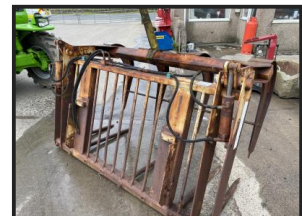

Muck Grab

£POA

Please call 07900438990 for more information Nationwide delivery organised by
tractortransport.co.uk

Product Details

Product Details	
<i>Category/Type</i>	<i>Attachments</i>
<i>Make</i>	<i>Muck</i>
<i>Model</i>	<i>Grab</i>
<i>Year</i>	-
<i>Hours</i>	-