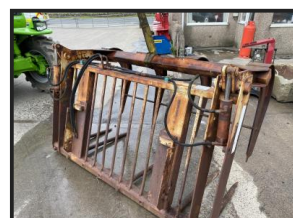

Muck Grab

£POA

Please call 07900438990 for more information Nationwide delivery organised by
tractortransport.co.uk

Product Details

<i>Category/Type</i>	<i>Attachments</i>
<i>Make</i>	<i>Muck</i>
<i>Model</i>	<i>Grab</i>
<i>Year</i>	-
<i>Hours</i>	-

Blackfield Farm, Tow law, Bishop Auckland, DL13 4QA

Tel: 01388 730528

www.watsonmachinery.com info@watsonmachinery.com