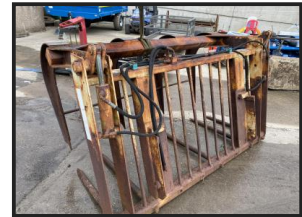

Muck Grab

£POA

Please call 07900438990 for more information Nationwide delivery organised by
tractortransport.co.uk

Product Details

Product Details	
<i>Category/Type</i>	<i>Attachments</i>
<i>Make</i>	<i>Muck</i>
<i>Model</i>	<i>Grab</i>
<i>Year</i>	-
<i>Hours</i>	-