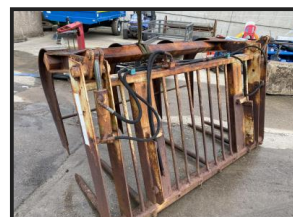

Muck Grab

£POA

Please call 07900438990 for more information Nationwide delivery organised by
tractortransport.co.uk

Product Details

Product Details	
Category/Type	Attachments
Make	Muck
Model	Grab
Year	-
Hours	-

Blackfield Farm, Tow law, Bishop Auckland, DL13 4QA

Tel: 01388 730528

www.watsonmachinery.com info@watsonmachinery.com