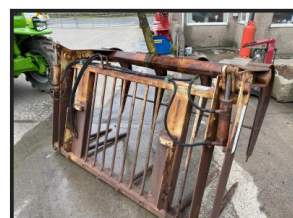

Muck Grab

£POA

Please call 07900438990 for more information Nationwide delivery organised by
tractortransport.co.uk

Product Details

Product Details	
Category/Type	Attachments
Make	Muck
Model	Grab
Year	-
Hours	-

Blackfield Farm, Tow law, Bishop Auckland, DL13 4QA

Tel: 01388 730528

www.watsonmachinery.com info@watsonmachinery.com