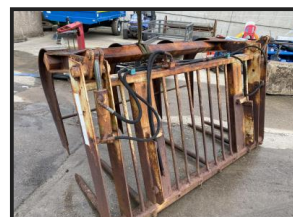

Muck Grab

£POA

Please call 07900438990 for more information Nationwide delivery organised by
tractortransport.co.uk

Product Details

Product Details	
<i>Category/Type</i>	<i>Attachments</i>
<i>Make</i>	<i>Muck</i>
<i>Model</i>	<i>Grab</i>
<i>Year</i>	-
<i>Hours</i>	-