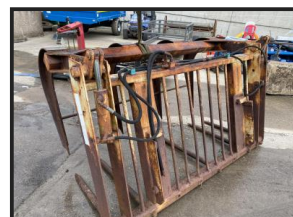

Muck Grab

£POA

Please call 07900438990 for more information Nationwide delivery organised by
tractortransport.co.uk

Product Details

<i>Category/Type</i>	<i>Attachments</i>
<i>Make</i>	<i>Muck</i>
<i>Model</i>	<i>Grab</i>
<i>Year</i>	-
<i>Hours</i>	-

Blackfield Farm, Tow law, Bishop Auckland, DL13 4QA

Tel: 01388 730528

www.watsonmachinery.com info@watsonmachinery.com