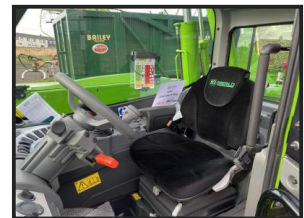

Merlo P27.6 Plus 2.7T Telehandler

SOLD

Brand new- in stock 10hrs Full UK warranty AG spec Available with either JCB or Merlo headstock Fitted with camera kit

Product Details

Product Details	
Category/Type	Recently Sold
Make	Merlo
Model	P27.6 Plus 2.7T Telehandler
Year	2022
Hours	10