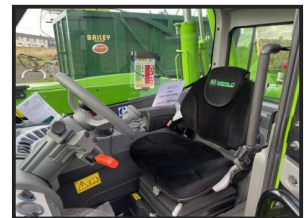

## Merlo P27.6 Plus 2.7T Telehandler

**SOLD**

Brand new- in stock 10hrs Full UK warranty AG spec Available with either JCB or Merlo headstock Fitted with camera kit

### Product Details

Product Details	
<b>Category/Type</b>	<b>Recently Sold</b>
<b>Make</b>	<b>Merlo</b>
<b>Model</b>	<b>P27.6 Plus 2.7T Telehandler</b>
<b>Year</b>	<b>2022</b>
<b>Hours</b>	<b>10</b>

**Blackfield Farm, Tow law, Bishop Auckland, DL13 4QA**