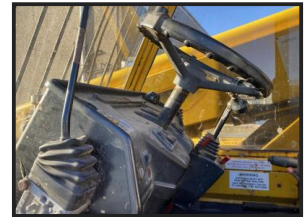

## Matbro Telestar Telehandler

**£5,500.00**

starts stops goes back and forwards up and down no nasty oil leaks very good tidy machine for someone 07300211266

### Product Details

<b>Category/Type</b>	<b>Tractors</b>
<b>Make</b>	<b>Matbro</b>
<b>Model</b>	<b>Telestar Telehandler</b>
<b>Year</b>	-
<b>Hours</b>	-

**Blackfield Farm, Tow law, Bishop Auckland, DL13 4QA**