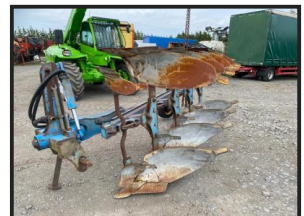

## Lemken 4 Furrow Plough

**SOLD**

No welds  
Can load for export  
Please call 07900438990 for more information  
Nationwide delivery organised by tractortransport.co.uk

### Product Details

Product Details	
<i>Category/Type</i>	<i>Recently Sold</i>
<i>Make</i>	<i>Lemken</i>
<i>Model</i>	<i>4 Furrow Plough</i>
<i>Year</i>	-
<i>Hours</i>	-

**Blackfield Farm, Tow law, Bishop Auckland, DL13 4QA**