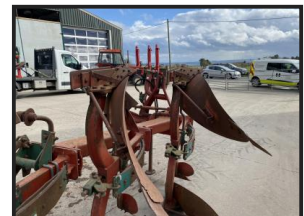

Kvnerland 3 Furrow Auto-Reset Plough

SOLD

Model E 3 furrow No welding to front beam Please call 07900438990 for more information Nationwide delivery organised by tractortransport.co.uk

Product Details

Product Details	
Category/Type	Recently Sold
Make	Kvnerland
Model	3 Furrow Auto-Reset Plough
Year	-
Hours	-

Blackfield Farm, Tow law, Bishop Auckland, DL13 4QA

Tel: 01388 730528

www.watsonmachinery.com info@watsonmachinery.com