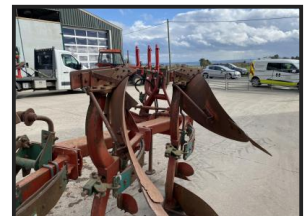

Kvnerland 3 Furrow Auto-Reset Plough

SOLD

Model E 3 furrow No welding to front beam Please call 07900438990 for more information Nationwide delivery organised by tractortransport.co.uk

Product Details

Category/Type	Recently Sold
Make	Kvnerland
Model	3 Furrow Auto-Reset Plough
Year	-
Hours	-

Blackfield Farm, Tow law, Bishop Auckland, DL13 4QA

Tel: 01388 730528

www.watsonmachinery.com info@watsonmachinery.com