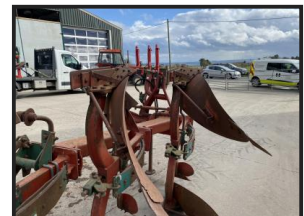

## Kvnerland 3 Furrow Auto-Reset Plough

**SOLD**

Model E 3 furrow No welding to front beam Please call 07900438990 for more information Nationwide delivery organised by [tractortransport.co.uk](http://tractortransport.co.uk)

### Product Details

Product Details	
<b>Category/Type</b>	<b>Recently Sold</b>
<b>Make</b>	<b>Kvnerland</b>
<b>Model</b>	<b>3 Furrow Auto-Reset Plough</b>
<b>Year</b>	-
<b>Hours</b>	-

**Blackfield Farm, Tow law, Bishop Auckland, DL13 4QA**