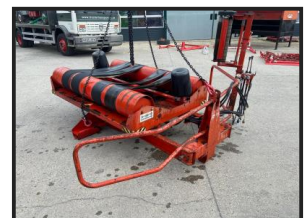

Kverneland Round Bale Wrapper

SOLD

Please call 07900438990 for more information Nationwide delivery organised by
tractortransport.co.uk

Product Details

Product Details	
Category/Type	Recently Sold
Make	Kverneland
Model	Round Bale Wrapper
Year	-
Hours	-