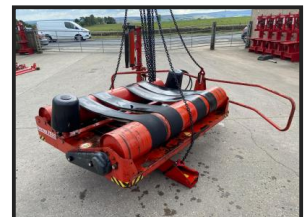

## Kverneland Round Bale Wrapper

**SOLD**

Please call 07900438990 for more information Nationwide delivery organised by  
tractortransport.co.uk

### Product Details

Product Details	
<b>Category/Type</b>	<b>Recently Sold</b>
<b>Make</b>	<b>Kverneland</b>
<b>Model</b>	<b>Round Bale Wrapper</b>
<b>Year</b>	-
<b>Hours</b>	-

**Blackfield Farm, Tow law, Bishop Auckland, DL13 4QA**