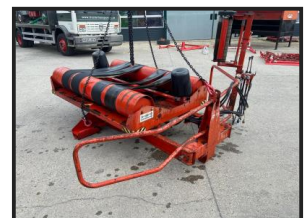

## Kverneland Round Bale Wrapper

**SOLD**

Please call 07900438990 for more information Nationwide delivery organised by  
tractortransport.co.uk

### Product Details

Product Details	
<i>Category/Type</i>	<i>Recently Sold</i>
<i>Make</i>	<i>Kverneland</i>
<i>Model</i>	<i>Round Bale Wrapper</i>
<i>Year</i>	-
<i>Hours</i>	-

**Blackfield Farm, Tow law, Bishop Auckland, DL13 4QA**