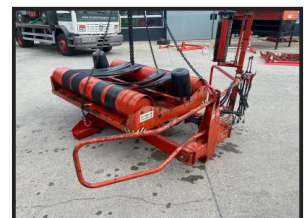

## Kverneland Round Bale Wrapper

**SOLD**

Please call 07900438990 for more information Nationwide delivery organised by  
tractortransport.co.uk

### Product Details

Product Details	
<b>Category/Type</b>	<b>Recently Sold</b>
<b>Make</b>	<b>Kverneland</b>
<b>Model</b>	<b>Round Bale Wrapper</b>
<b>Year</b>	-
<b>Hours</b>	-

**Blackfield Farm, Tow law, Bishop Auckland, DL13 4QA**