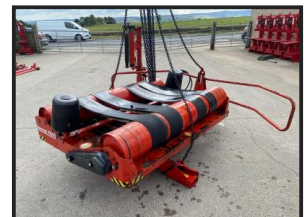

## Kverneland Round Bale Wrapper

**SOLD**

Please call 07900438990 for more information Nationwide delivery organised by  
tractortransport.co.uk

### Product Details

Product Details	
<i>Category/Type</i>	<i>Recently Sold</i>
<i>Make</i>	<i>Kverneland</i>
<i>Model</i>	<i>Round Bale Wrapper</i>
<i>Year</i>	-
<i>Hours</i>	-

**Blackfield Farm, Tow law, Bishop Auckland, DL13 4QA**