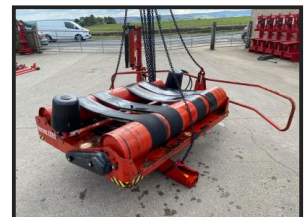

Kverneland Round Bale Wrapper

SOLD

Please call 07900438990 for more information Nationwide delivery organised by
tractortransport.co.uk

Product Details

Product Details	
Category/Type	Recently Sold
Make	Kverneland
Model	Round Bale Wrapper
Year	-
Hours	-