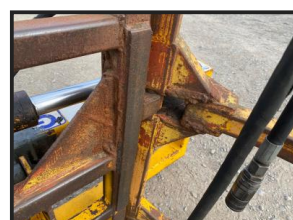

Grays Bale Grab

SOLD

Please call 07900438990 for more information Nationwide delivery organised by
tractortransport.co.uk

Product Details

Product Details	
Category/Type	Recently Sold
Make	Grays
Model	Bale Grab
Year	-
Hours	-