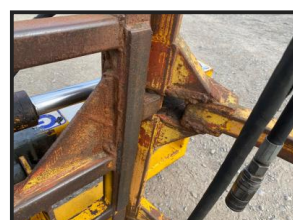

Grays Bale Grab

SOLD

Please call 07900438990 for more information Nationwide delivery organised by
tractortransport.co.uk

Product Details

Product Details	
Category/Type	Recently Sold
Make	Grays
Model	Bale Grab
Year	-
Hours	-

Blackfield Farm, Tow law, Bishop Auckland, DL13 4QA

Tel: 01388 730528

www.watsonmachinery.com info@watsonmachinery.com