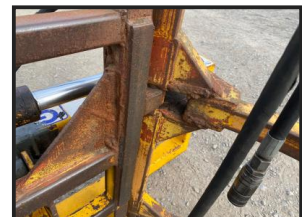

Grays Bale Grab

SOLD

Please call 07900438990 for more information Nationwide delivery organised by
tractortransport.co.uk

Product Details

Product Details	
Category/Type	Recently Sold
Make	Grays
Model	Bale Grab
Year	-
Hours	-