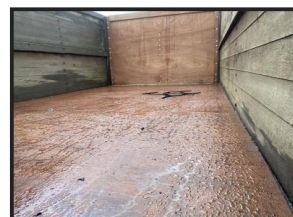

Grain Trailer 8 ton

£1,350.00

Tidy trailer just had a new floor fitted

Product Details

Product Details	
Category/Type	Trailers
Make	Grain Trailer
Model	8 ton
Year	-
Hours	-

Blackfield Farm, Tow law, Bishop Auckland, DL13 4QA