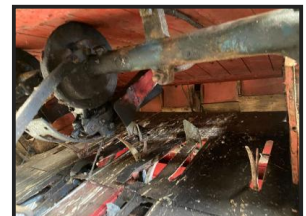

Garvie Threshing Machine

SOLD

*PRICE INCLUDES DELIVERY TO MOST MAINLAND UK ADDRESSED*Full working orderBarn
StoredNo rot

Product Details

Product Details	
<i>Category/Type</i>	<i>Recently Sold</i>
<i>Make</i>	<i>Garvie</i>
<i>Model</i>	<i>Threshing Machine</i>
<i>Year</i>	-
<i>Hours</i>	-

Blackfield Farm, Tow law, Bishop Auckland, DL13 4QA

Tel: 01388 730528

www.watsonmachinery.com info@watsonmachinery.com