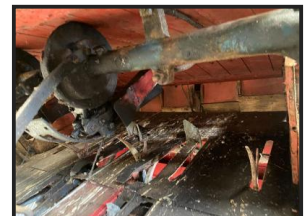

Garvie Threshing Machine

SOLD

*PRICE INCLUDES DELIVERY TO MOST MAINLAND UK ADDRESSED*Full working orderBarn
StoredNo rot

Product Details

Product Details	
<i>Category/Type</i>	<i>Recently Sold</i>
<i>Make</i>	<i>Garvie</i>
<i>Model</i>	<i>Threshing Machine</i>
<i>Year</i>	-
<i>Hours</i>	-