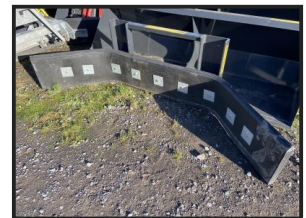

Fleming 2.1m Front Loader Yard Scraper

£POA

Available to order
Brackets available separately
Heavy duty, all rubber scraper with flexible, reinforced, hard wearing rubber for long life and efficient scraping
Suitable for tractor front end loaders, farm handlers and skid steers
Please call 07900438990 for more information
Nationwide delivery organised by tractortransport.co.uk

Product Details

Product Details	
Category/Type	Attachments
Make	Fleming
Model	2.1m Front Loader Yard Scraper
Year	-
Hours	-

Blackfield Farm, Tow law, Bishop Auckland, DL13 4QA

Tel: 01388 730528

www.watsonmachinery.com info@watsonmachinery.com