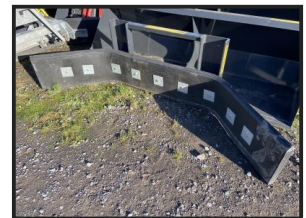

## Fleming 2.1m Front Loader Yard Scraper

**£POA**

Available to order  
Brackets available separately  
Heavy duty, all rubber scraper with flexible, reinforced, hard wearing rubber for long life and efficient scraping  
Suitable for tractor front end loaders, farm handlers and skid steers  
Please call 07900438990 for more information  
Nationwide delivery organised by [tractortransport.co.uk](http://tractortransport.co.uk)

### Product Details

Product Details	
<b>Category/Type</b>	<b>Attachments</b>
<b>Make</b>	<b>Fleming</b>
<b>Model</b>	<b>2.1m Front Loader Yard Scraper</b>
<b>Year</b>	-
<b>Hours</b>	-

**Blackfield Farm, Tow law, Bishop Auckland, DL13 4QA**