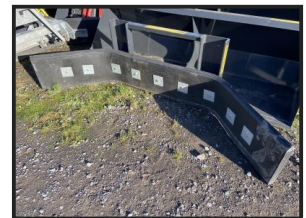

Fleming 2.1m Front Loader Yard Scraper

£POA

Available to order
 Brackets available separately
 Heavy duty, all rubber scraper with flexible, reinforced, hard wearing rubber for long life and efficient scraping
 Suitable for tractor front end loaders, farm handlers and skid steers
 Please call 07900438990 for more information
 Nationwide delivery organised by tractortransport.co.uk

Product Details

Category/Type	Attachments
Make	Fleming
Model	2.1m Front Loader Yard Scraper
Year	-
Hours	-

Blackfield Farm, Tow law, Bishop Auckland, DL13 4QA

Tel: 01388 730528

www.watsonmachinery.com info@watsonmachinery.com