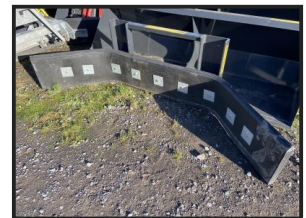

Fleming 2.1m Front Loader Yard Scraper

£POA

Available to order
Brackets available separately
Heavy duty, all rubber scraper with flexible, reinforced, hard wearing rubber for long life and efficient scraping
Suitable for tractor front end loaders, farm handlers and skid steers
Please call 07900438990 for more information
Nationwide delivery organised by tractortransport.co.uk

Product Details

Category/Type	Attachments
Make	Fleming
Model	2.1m Front Loader Yard Scraper
Year	-
Hours	-

Blackfield Farm, Tow law, Bishop Auckland, DL13 4QA

Tel: 01388 730528

www.watsonmachinery.com info@watsonmachinery.com