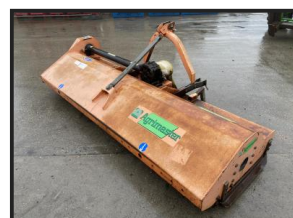

Agrimaster 2.8m Flail Topper

SOLD

Please call 07900438990 for more information Nationwide delivery organised by
tractortransport.co.uk

Product Details

Product Details	
Category/Type	Recently Sold
Make	Agrimaster
Model	2.8m Flail Topper
Year	-
Hours	-