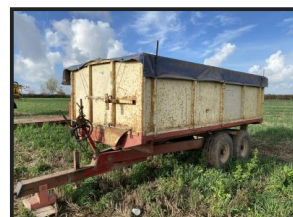

8 Ton Tipping trailer

SOLD

good order with rollover sheet 07900438990 Nationwide delivery organised
by www.tractortransport.co.uk

Product Details

Product Details	
<i>Category/Type</i>	<i>Recently Sold</i>
<i>Make</i>	<i>8 Ton</i>
<i>Model</i>	<i>Tipping trailer</i>
<i>Year</i>	-
<i>Hours</i>	-