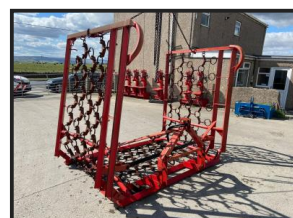

## 6m Grass Chain Harrows

**SOLD**

Awaiting stock Please call 07900438990 for more information Nationwide delivery organised by tractortransport.co.uk

### Product Details

Product Details	
<i>Category/Type</i>	<i>Recently Sold</i>
<i>Make</i>	<i>6m Grass</i>
<i>Model</i>	<i>Chain Harrows</i>
<i>Year</i>	-
<i>Hours</i>	-

Blackfield Farm, Tow law, Bishop Auckland, DL13 4QA