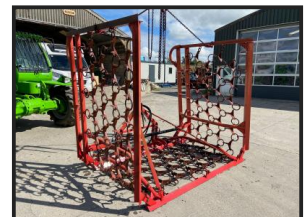

6m Grass Chain Harrows

SOLD

Awaiting stock Please call 07900438990 for more information Nationwide delivery organised by tractortransport.co.uk

Product Details

Product Details	
Category/Type	Recently Sold
Make	6m Grass
Model	Chain Harrows
Year	-
Hours	-

Blackfield Farm, Tow law, Bishop Auckland, DL13 4QA

Tel: 01388 730528

www.watsonmachinery.com info@watsonmachinery.com